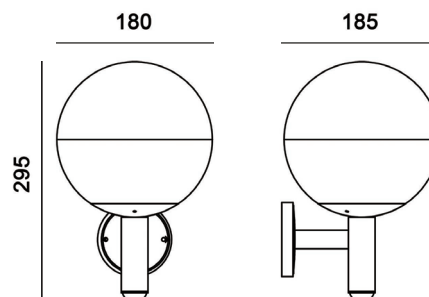

TECHNICAL DATA

TYPE

Professional LED for Exterior Lighting.

PRO	CRI ≥ 80	
IP54		L°
AC85-265V 50/60Hz		50000h

DIMENSION DRAW

Model:	Tiffany
Format:	Round
Location:	Exterior
Wattage:	12W
Materials:	Aluminium
Led Color:	3000K / 4000K / 6500K
Product Dimension:	295*185*180mm
IP Code:	54
Fixation:	Wall
CRI :	80
Lumen Output:	1000LM
Frequency:	50/60 Hz
Beam Angle:	L°